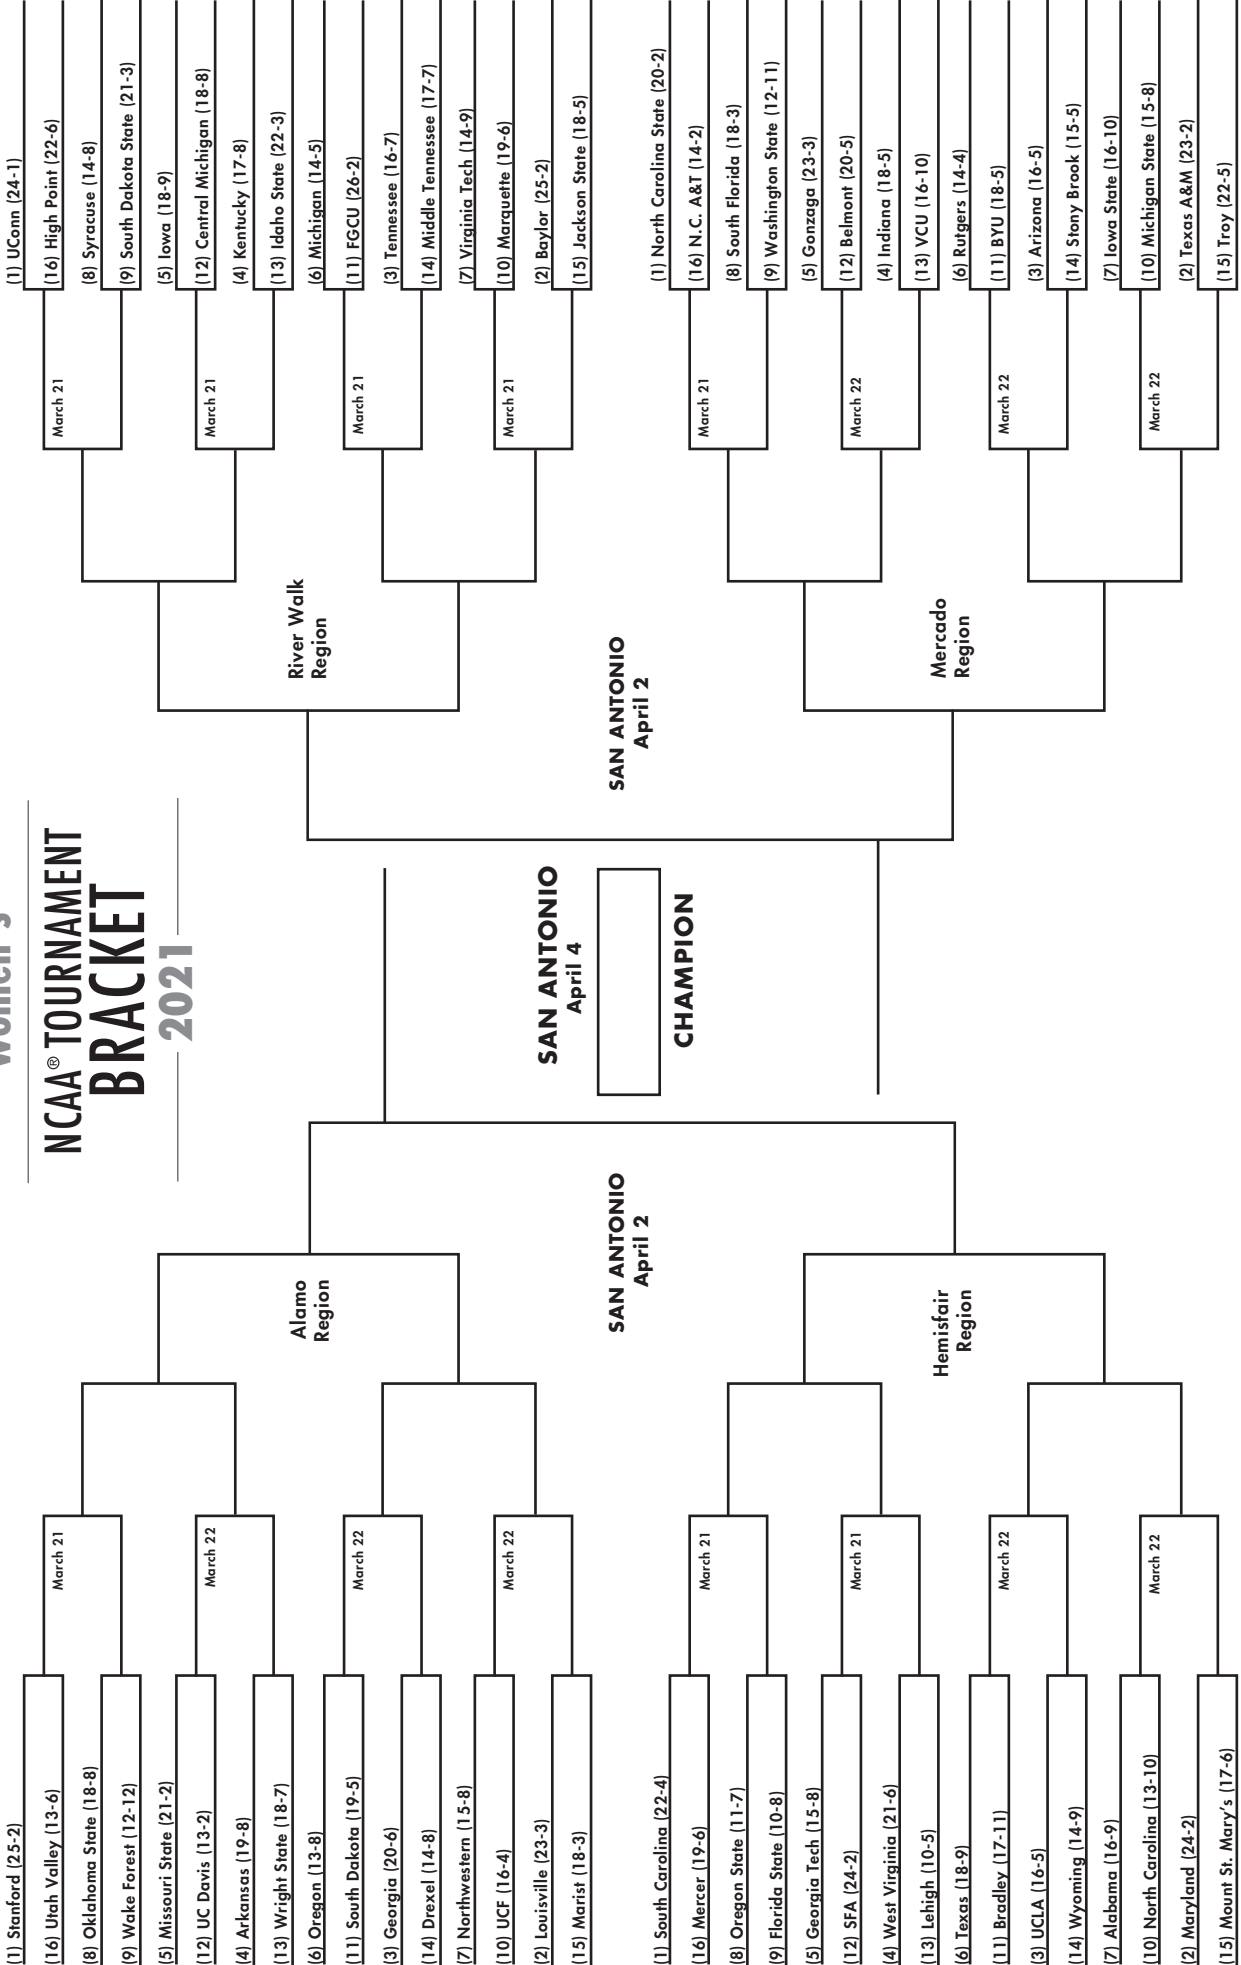

First Round
March 21-22

Second Round
March 23-24

Sweet 16
March 27-28

Elite Eight
Mar 29-30

Final Four
April 2

NATIONAL
CHAMPIONSHIP
April 4

Final Four
April 2

Elite Eight
Mar 29-30

Sweet 16
March 27-28

Second Round
March 23-24

First Round
March 21-22

women's NCAA® TOURNAMENT BRACKET 2021

Sweet 16/Elite Eight/Final Four Site: Alamodome (San Antonio)

First and Second-Round Sites: Alamodome (San Antonio), Bill Greehey Arena (San Antonio), Frank Erwin Center (Austin, Texas), Strahan Arena (San Marcos, Texas), UTSA Convocation Center (San Antonio)