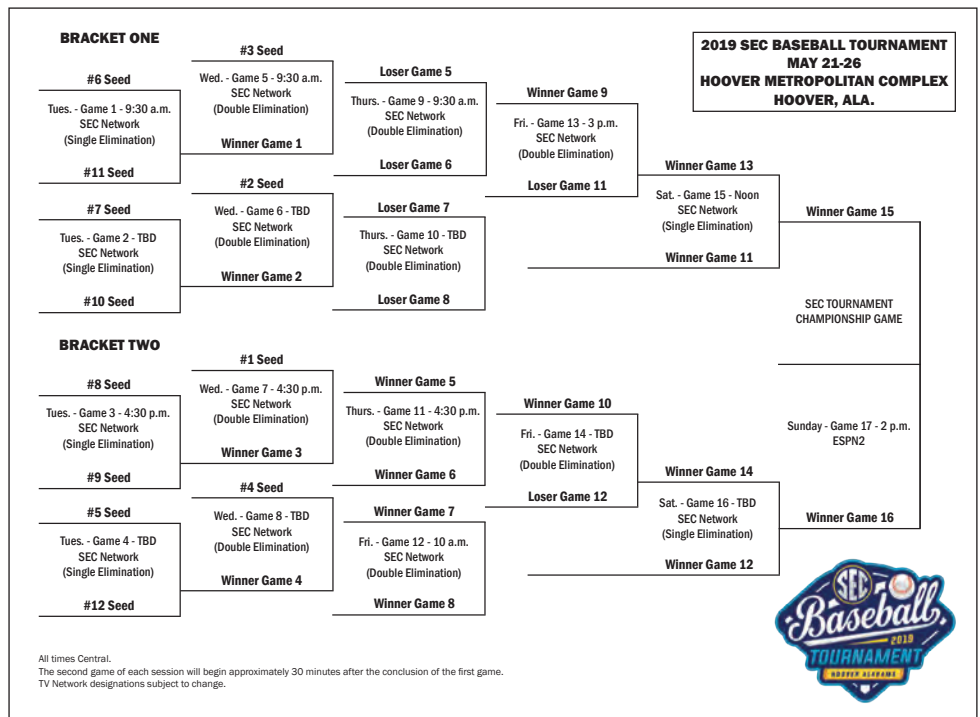

1. Two-Team Tie. The following procedure will be used in the following order until the tie is broken:

- A. Won-lost results of head-to-head competition between the two tied teams.
- B. If two-teams are divisional opponents:
  - (1) Won-lost percentage within their division (over the 15-game SEC division schedule).
  - (2) Won-lost percentage of the two teams versus the No. 1 team in their division (and proceeding through the No. 7 team, if necessary).
- C. If two teams are not divisional opponents:
  - (1) Won-lost record of the two teams versus the No. 1 seed using common opponents only (and proceeding through the No. 12 seed, if necessary).
  - (2) Coin flip by the Commissioner

2. Three-Team Tie (or more). The following procedure will be used in the following order until the tie is broken: (Note: If the three tied teams have three different records against each other, they shall be seeded in best-percentage order.) Otherwise, once the tie has been reduced to two teams, the two-team tiebreaker procedure will be used.

- A. If all three teams are common opponents: Total won-lost percentage of games played among the tied teams.
- B. Won-lost percentage of the tied teams versus the No. 1 seed and proceeding through the No. 12 seed, if necessary, using common opponents only.
- C. If three or more teams still are tied, the Commissioner will conduct a draw.

2019 SEC Tournament Schedule

Tuesday, May 21

Game 1	9:30 a.m.	#6 Seed vs. #11 Seed [SEC Network]
Game 2	TBD	#7 Seed vs. #10 Seed [SEC Network]
Game 3	4:30 p.m.	#8 Seed vs. #9 Seed [SEC Network]
Game 4	TBD	#5 Seed vs. #12 Seed [SEC Network]

Wednesday, May 22

Game 5	9:30 a.m.	#3 Seed vs. Winner Game 1 [SEC Network]
Game 6	TBD	#2 Seed vs. Winner Game 2 [SEC Network]
Game 7	4:30 p.m.	#1 Seed vs. Winner Game 3 [SEC Network]
Game 8	TBD	#4 Seed vs. Winner Game 4 [SEC Network]

Thursday, May 23

Game 9	9:30 a.m.	Loser Game 5 vs. Loser Game 6 [SEC Network]
Game 10	TBD	Loser Game 7 vs. Loser Game 8 [SEC Network]
Game 11	4:30 p.m.	Winner Game 5 vs. Winner Game 6 [SEC Network]
Game 12	TBD	Winner Game 7 vs. Winner Game 8 [SEC Network]

Friday, May 24

Game 13	3:00 p.m.	Winner Game 9 vs. Loser Game 11 [SEC Network]
Game 14	TBD	Winner Game 10 vs. Loser Game 12 [SEC Network]

Saturday, May 25

Game 15	Noon	Winner Game 13 vs. Winner Game 11 [SEC Network]
Game 16	TBD	Winner Game 14 vs. Winner Game 12 [SEC Network]

Sunday, May 26

Game 17	2:00 p.m.	Winner Game 15 vs. Winner Game 16 [ESPN2]

All Times Central